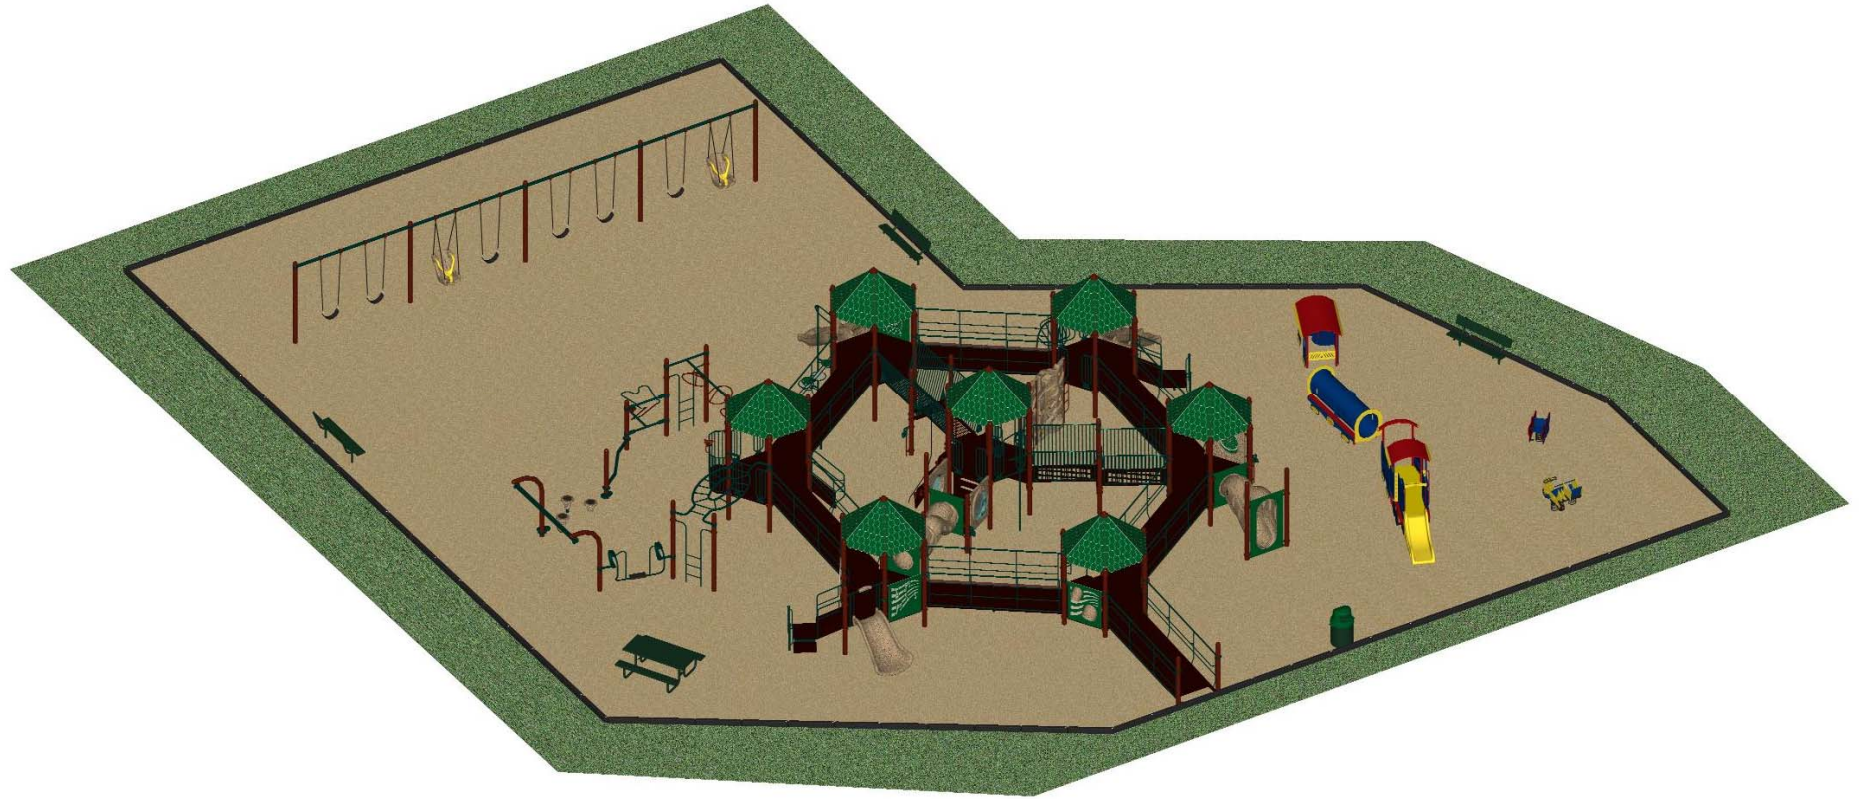

20609 Gordon Park Square
Suite 190
Ashburn, VA 20147
www.allrec.com

View B ▲

View A ►

Shown With:

- Chestnut
- Forest Green
- BrownStone
- Green
- Beige
- Brown PlayArmour™

John B. Cary Elementary School
Richmond, Virginia